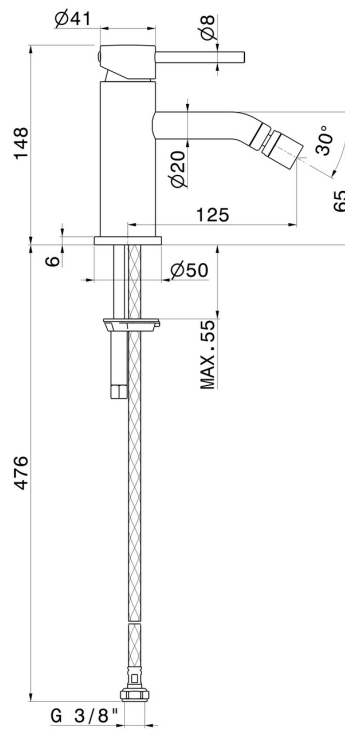

### FEATURES

- |                   |                          |
|-------------------|--------------------------|
| Material          | <b>Brass</b>             |
| Technology        | <b>Save Water</b>        |
| Installation      | <b>Freestanding</b>      |
| Hole type         | <b>Single hole</b>       |
| Control type      | <b>Single lever</b>      |
| Waste / Drain set | <b>Without waste set</b> |
| Water mixing      | <b>Mechanical</b>        |

### TECHNICAL DRAWING

**XT**

**4219.M0.071**

Single lever bidet mixer - finish Gold Satin