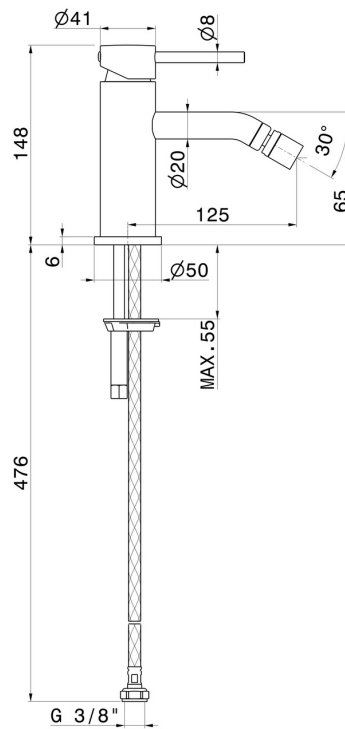

XT

4219.M0.072

Single lever bidet mixer - finish Copper Satin

Without pop-up waste set

FEATURES

- | | |
|-------------------|--------------------------|
| Material | Brass |
| Technology | Save Water |
| Installation | Freestanding |
| Hole type | Single hole |
| Control type | Single lever |
| Waste / Drain set | Without waste set |
| Water mixing | Mechanical |

TECHNICAL DRAWING

XT

4219.M0.072

Single lever bidet mixer - finish Copper Satin

AVAILABLE FINISHES

M0.072

Copper Satin

01.014