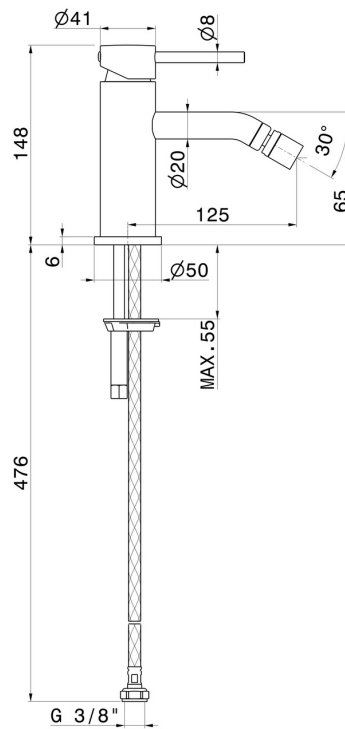

XT

4219.M0.075

Single lever bidet mixer - finish Copper Glossy

Without pop-up waste set

FEATURES

Material	Brass
Technology	Save Water
Installation	Freestanding
Hole type	Single hole
Control type	Single lever
Waste / Drain set	Without waste set
Water mixing	Mechanical

TECHNICAL DRAWING

XT

4219.M0.075

Single lever bidet mixer - finish Copper Glossy

AVAILABLE FINISHES

M0.075

Copper Glossy

01.014