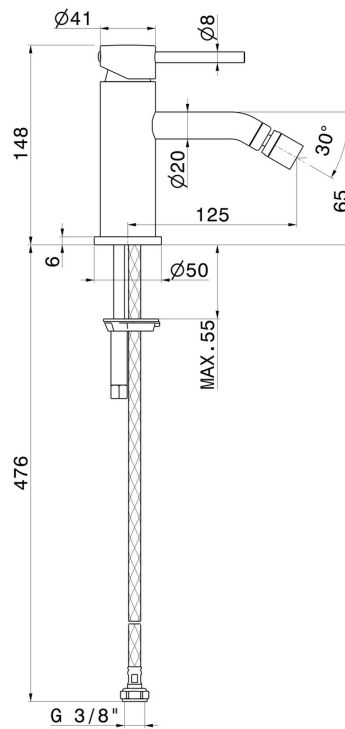

XT

4219.M0.077

Single lever bidet mixer - finish Carbon Satin

Without pop-up waste set

FEATURES

- | | |
|-------------------|--------------------------|
| Material | Brass |
| Technology | Save Water |
| Installation | Freestanding |
| Hole type | Single hole |
| Control type | Single lever |
| Waste / Drain set | Without waste set |
| Water mixing | Mechanical |

TECHNICAL DRAWING

XT

4219.M0.077

Single lever bidet mixer - finish Carbon Satin

AVAILABLE FINISHES

M0.077

Carbon Satin

01.014