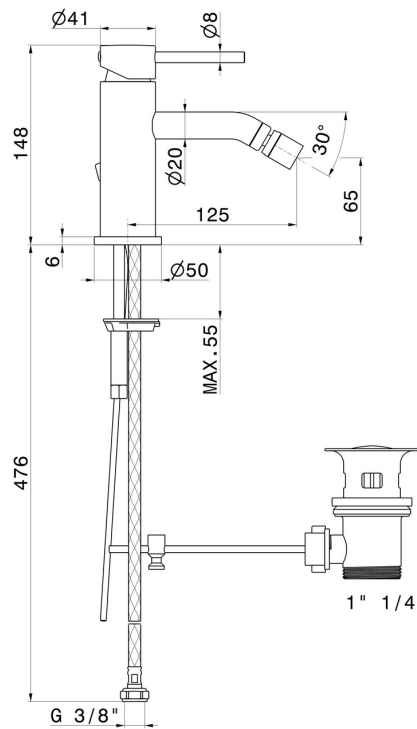

## 4223.01.014

Single lever bidet mixer - finish Matt White

### FEATURES

- |                   |                       |
|-------------------|-----------------------|
| Material          | <b>Brass</b>          |
| Technology        | <b>Save Water</b>     |
| Installation      | <b>Freestanding</b>   |
| Hole type         | <b>Single hole</b>    |
| Control type      | <b>Single lever</b>   |
| Waste / Drain set | <b>With waste set</b> |
| Water mixing      | <b>Mechanical</b>     |

### TECHNICAL DRAWING

**XT**

**4223.01.014**

Single lever bidet mixer - finish Matt White

**AVAILABLE FINISHES**

---

**01.014**

Matt White