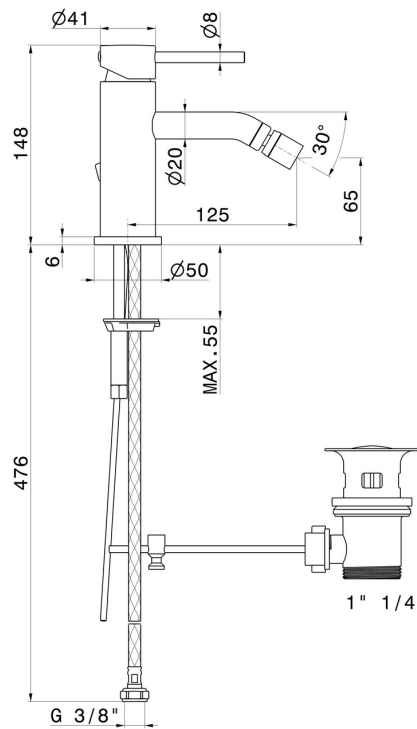

XT

4223.01.093

Single lever bidet mixer - finish Matt Black

FEATURES

| | |
|-------------------|-----------------------|
| Material | Brass |
| Technology | Save Water |
| Installation | Freestanding |
| Hole type | Single hole |
| Control type | Single lever |
| Waste / Drain set | With waste set |
| Water mixing | Mechanical |

TECHNICAL DRAWING

XT

4223.01.093

Single lever bidet mixer - finish Matt Black

AVAILABLE FINISHES

01.093

Matt Black

01.014