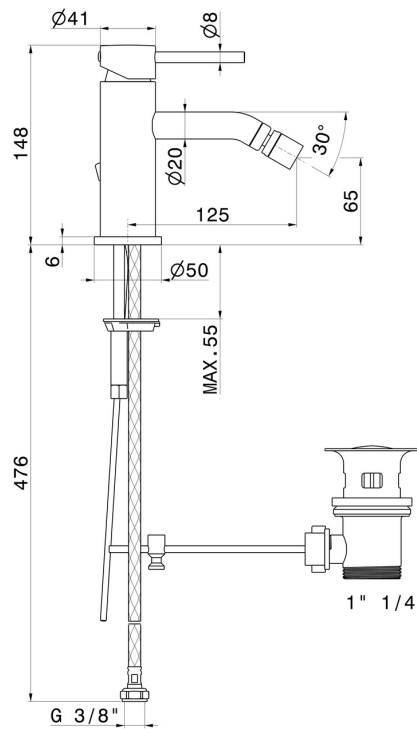

XT

4223.21.018

Single lever bidet mixer - finish Chrome

Chrome

FEATURES

- | | |
|-------------------|-----------------------|
| Material | Brass |
| Technology | Save Water |
| Installation | Freestanding |
| Hole type | Single hole |
| Control type | Single lever |
| Waste / Drain set | With waste set |
| Water mixing | Mechanical |

TECHNICAL DRAWING

XT

4223.21.018

Single lever bidet mixer - finish Chrome

AVAILABLE FINISHES

21.018

Chrome

01.014