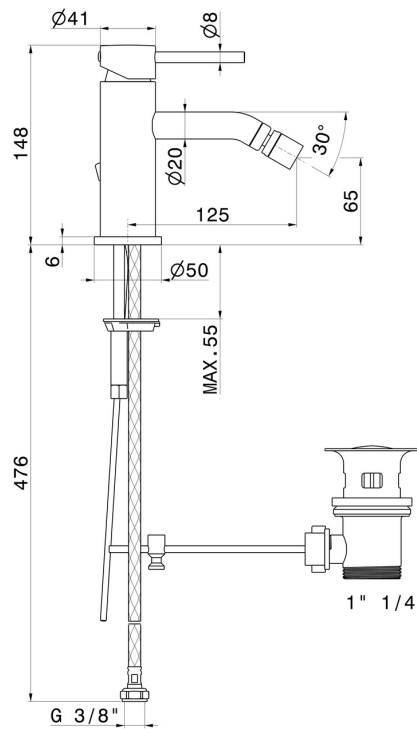

# XT

**4223.58.061**

Single lever bidet mixer - finish PVD Copper Bronze

PVD Copper Bronze

## FEATURES

Material	<b>Brass</b>
Technology	<b>Save Water</b>
Installation	<b>Freestanding</b>
Hole type	<b>Single hole</b>
Control type	<b>Single lever</b>
Waste / Drain set	<b>With waste set</b>
Water mixing	<b>Mechanical</b>

## TECHNICAL DRAWING

 **AR Preview**  
try it in your home

**More Details**  
on our [website](#)

**XT**

**4223.58.061**

Single lever bidet mixer - finish PVD Copper Bronze