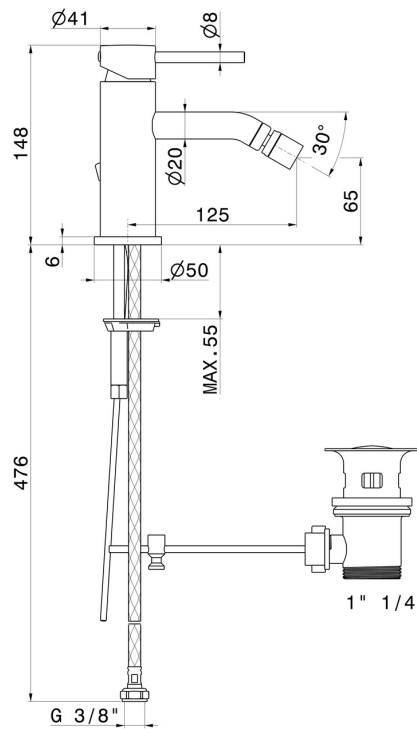

# XT

**4223.58.063**

Single lever bidet mixer - finish PVD Gun Metal

PVD Gun Metal

## FEATURES

Material	<b>Brass</b>
Technology	<b>Save Water</b>
Installation	<b>Freestanding</b>
Hole type	<b>Single hole</b>
Control type	<b>Single lever</b>
Waste / Drain set	<b>With waste set</b>
Water mixing	<b>Mechanical</b>

## TECHNICAL DRAWING

**XT**

**4223.58.063**

Single lever bidet mixer - finish PVD Gun Metal

**AVAILABLE FINISHES**

---

**58.063**

PVD Gun Metal