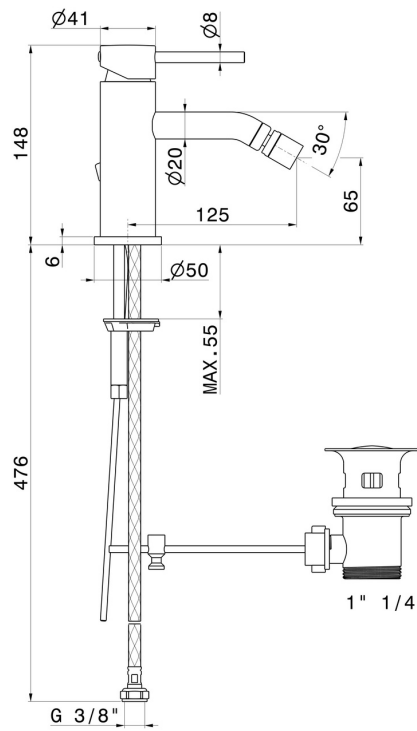

## 4223.M0.070

Single lever bidet mixer - finish Titanium Satin

Titanium Satin

### FEATURES

- |                   |                       |
|-------------------|-----------------------|
| Material          | <b>Brass</b>          |
| Technology        | <b>Save Water</b>     |
| Installation      | <b>Freestanding</b>   |
| Hole type         | <b>Single hole</b>    |
| Control type      | <b>Single lever</b>   |
| Waste / Drain set | <b>With waste set</b> |
| Water mixing      | <b>Mechanical</b>     |

### TECHNICAL DRAWING

**XT**

**4223.M0.070**

Single lever bidet mixer - finish Titanium Satin

**AVAILABLE FINISHES**

---

**M0.070**

Titanium Satin