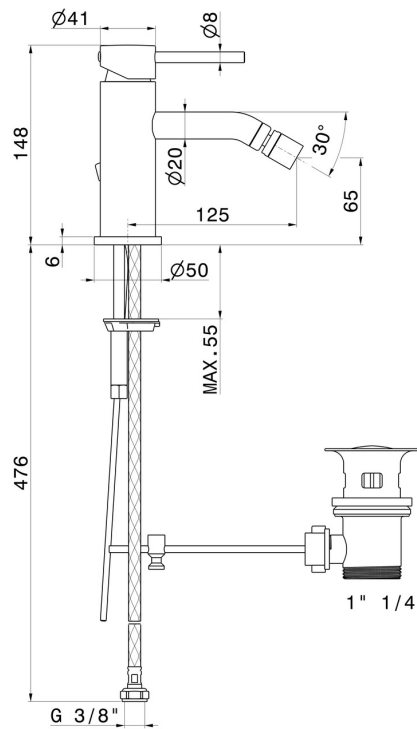

XT

4223.M0.071

Single lever bidet mixer - finish Gold Satin

Gold Satin

FEATURES

Material	Brass
Technology	Save Water
Installation	Freestanding
Hole type	Single hole
Control type	Single lever
Waste / Drain set	With waste set
Water mixing	Mechanical

TECHNICAL DRAWING

XT

4223.M0.071

Single lever bidet mixer - finish Gold Satin

AVAILABLE FINISHES

M0.071

Gold Satin

01.014