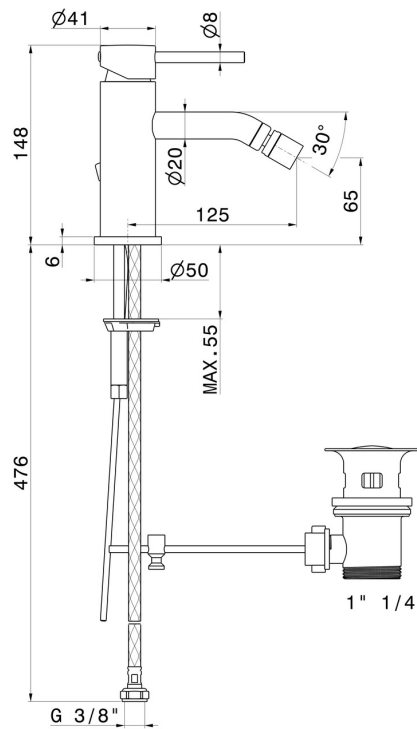

XT

4223.M0.072

Single lever bidet mixer - finish Copper Satin

Copper Satin

FEATURES

Material	Brass
Technology	Save Water
Installation	Freestanding
Hole type	Single hole
Control type	Single lever
Waste / Drain set	With waste set
Water mixing	Mechanical

TECHNICAL DRAWING

XT

4223.M0.072

Single lever bidet mixer - finish Copper Satin

AVAILABLE FINISHES

M0.072

Copper Satin

01.014