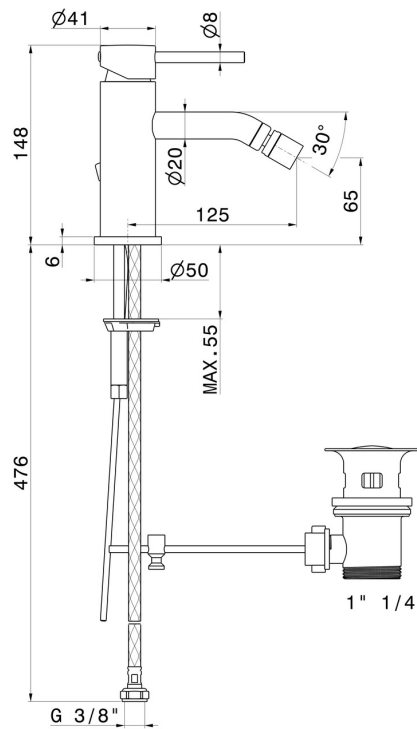

XT

4223.M0.075

Single lever bidet mixer - finish Copper Glossy

Copper Glossy

FEATURES

Material	Brass
Technology	Save Water
Installation	Freestanding
Hole type	Single hole
Control type	Single lever
Waste / Drain set	With waste set
Water mixing	Mechanical

TECHNICAL DRAWING

XT

4223.M0.075

Single lever bidet mixer - finish Copper Glossy

AVAILABLE FINISHES

M0.075

Copper Glossy

01.014