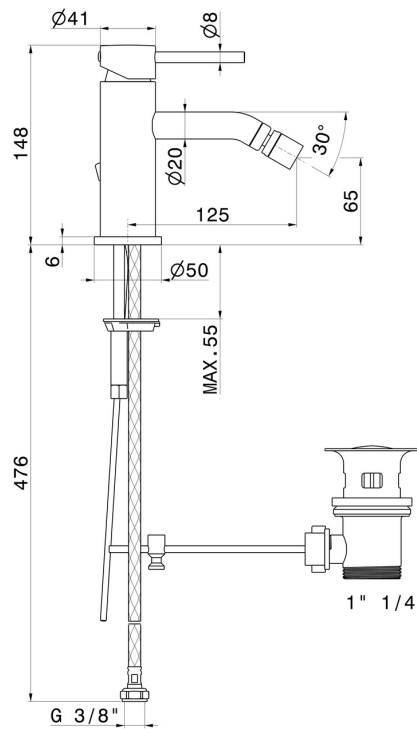

XT

4223.M0.077

Single lever bidet mixer - finish Carbon Satin

Carbon Satin

FEATURES

- | | |
|-------------------|-----------------------|
| Material | Brass |
| Technology | Save Water |
| Installation | Freestanding |
| Hole type | Single hole |
| Control type | Single lever |
| Waste / Drain set | With waste set |
| Water mixing | Mechanical |

TECHNICAL DRAWING

XT

4223.M0.077

Single lever bidet mixer - finish Carbon Satin

AVAILABLE FINISHES

M0.077

Carbon Satin

01.014