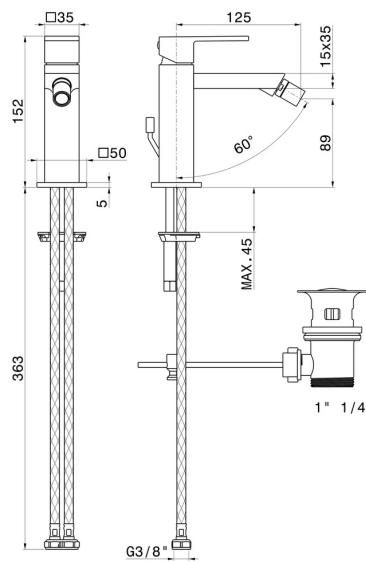

# ERGO-Q

**66425.21.018**

Single lever bidet mixer - finish Chrome

Chrome

## FEATURES

- |                   |                       |
|-------------------|-----------------------|
| Material          | <b>Brass</b>          |
| Technology        | <b>Save Water</b>     |
| Installation      | <b>Freestanding</b>   |
| Hole type         | <b>Single hole</b>    |
| Control type      | <b>Single lever</b>   |
| Waste / Drain set | <b>With waste set</b> |
| Water mixing      | <b>Mechanical</b>     |

## TECHNICAL DRAWING

**ERGO-Q**

**66425.21.018**

Single lever bidet mixer - finish Chrome

**AVAILABLE FINISHES**

---

**21.018**

Chrome

**01.093**

finish Matt Black