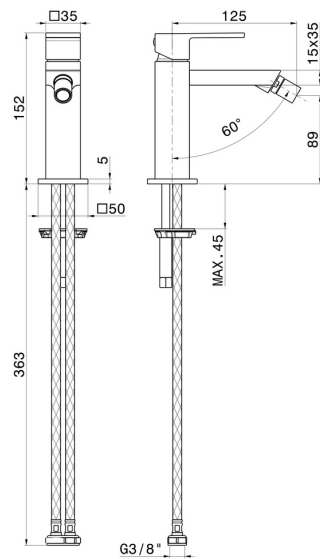

ERGO-Q

66427.01.093

Single lever bidet mixer - finish Matt Black

Without pop-up waste set

FEATURES

- | | |
|-------------------|--------------------------|
| Material | Brass |
| Technology | Save Water |
| Installation | Freestanding |
| Hole type | Single hole |
| Control type | Single lever |
| Waste / Drain set | Without waste set |
| Water mixing | Mechanical |

TECHNICAL DRAWING

ERGO-Q

66427.01.093

Single lever bidet mixer - finish Matt Black

AVAILABLE FINISHES

01.093

Matt Black

21.018