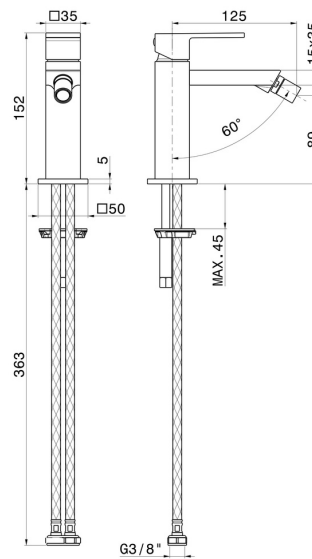

ERGO-Q

66427.21.018

Single lever bidet mixer - finish Chrome

Without pop-up waste set

FEATURES

- | | |
|-------------------|--------------------------|
| Material | Brass |
| Technology | Save Water |
| Installation | Freestanding |
| Hole type | Single hole |
| Control type | Single lever |
| Waste / Drain set | Without waste set |
| Water mixing | Mechanical |

TECHNICAL DRAWING

ERGO-Q

66427.21.018

Single lever bidet mixer - finish Chrome

AVAILABLE FINISHES

21.018

Chrome

01.093