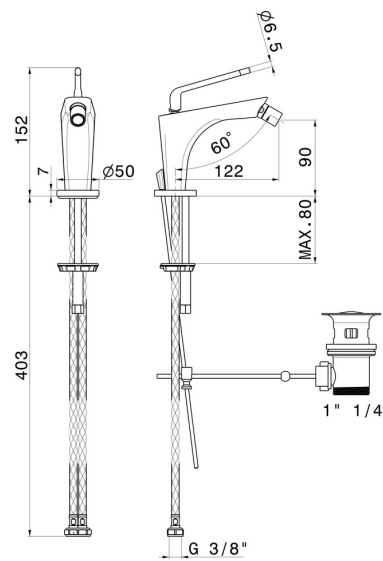

O'RAMA

68425.01.093

Single lever bidet mixer - finish Matt Black

FEATURES

- | | |
|-------------------|-----------------------|
| Material | Brass |
| Technology | Save Water |
| Installation | Freestanding |
| Control type | Single lever |
| Waste / Drain set | With waste set |
| Water mixing | Mechanical |

TECHNICAL DRAWING

O'RAMA

68425.01.093

Single lever bidet mixer - finish Matt Black

AVAILABLE FINISHES

01.093

Matt Black

05.093