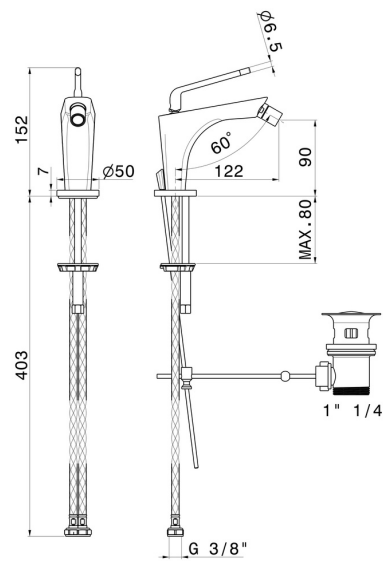

# O'RAMA

**68425.05.093**

Single lever bidet mixer - finish Chrome - Matt Black

Chrome - Matt Black

## FEATURES

Material	<b>Brass</b>
Technology	<b>Save Water</b>
Installation	<b>Freestanding</b>
Control type	<b>Single lever</b>
Waste / Drain set	<b>With waste set</b>
Water mixing	<b>Mechanical</b>

## TECHNICAL DRAWING

**O'RAMA**

**68425.05.093**

Single lever bidet mixer - finish Chrome - Matt Black

**AVAILABLE FINISHES**

---

**05.093**

Chrome - Matt Black