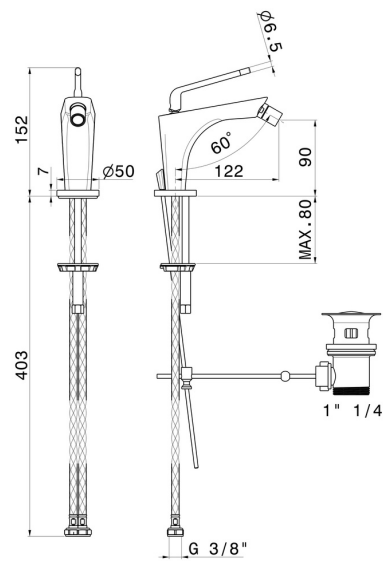

O'RAMA

68425.61.020

Single lever bidet mixer - finish PVD Glossy Gold

PVD Glossy Gold

FEATURES

Material	Brass
Technology	Save Water
Installation	Freestanding
Control type	Single lever
Waste / Drain set	With waste set
Water mixing	Mechanical

TECHNICAL DRAWING

O'RAMA

68425.61.020

Single lever bidet mixer - finish PVD Glossy Gold

AVAILABLE FINISHES

61.020

PVD Glossy Gold

01.093