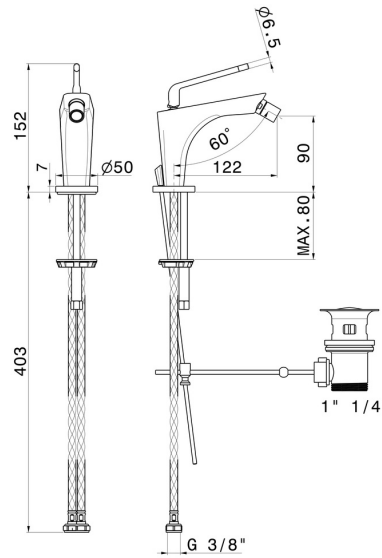

O'RAMA

68425.M2.070

Single lever bidet mixer - finish Titanium Satin - Matt black

Titanium Satin - Matt black

FEATURES

- | | |
|-------------------|-----------------------|
| Material | Brass |
| Technology | Save Water |
| Installation | Freestanding |
| Control type | Single lever |
| Waste / Drain set | With waste set |
| Water mixing | Mechanical |

TECHNICAL DRAWING

O'RAMA

68425.M2.070

Single lever bidet mixer - finish Titanium Satin - Matt black

AVAILABLE FINISHES

M2.070

Titanium Satin - Matt black

01.093