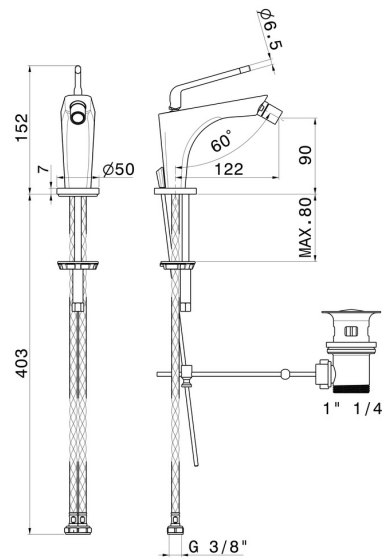

O'RAMA

68425.M2.071

Single lever bidet mixer - finish Gold Satin - Matt black

FEATURES

Material	Brass
Technology	Save Water
Installation	Freestanding
Control type	Single lever
Waste / Drain set	With waste set
Water mixing	Mechanical

TECHNICAL DRAWING

O'RAMA

68425.M2.071

Single lever bidet mixer - finish Gold Satin - Matt black

AVAILABLE FINISHES

M2.071

Gold Satin - Matt black

01.093