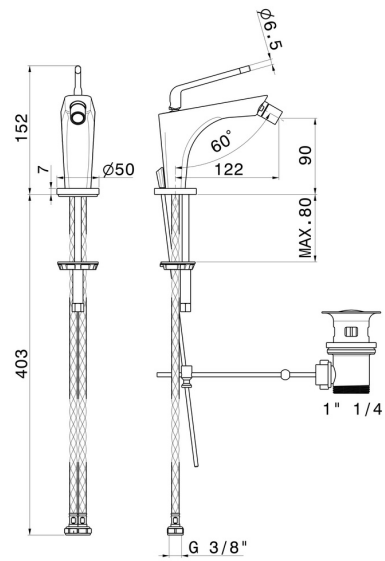

O'RAMA

68425.M2.072

Single lever bidet mixer - finish Copper Satin - Matt black

FEATURES

- | | |
|-------------------|-----------------------|
| Material | Brass |
| Technology | Save Water |
| Installation | Freestanding |
| Control type | Single lever |
| Waste / Drain set | With waste set |
| Water mixing | Mechanical |

TECHNICAL DRAWING

O'RAMA

68425.M2.072

Single lever bidet mixer - finish Copper Satin - Matt black

AVAILABLE FINISHES

M2.072

Copper Satin - Matt black

01.093