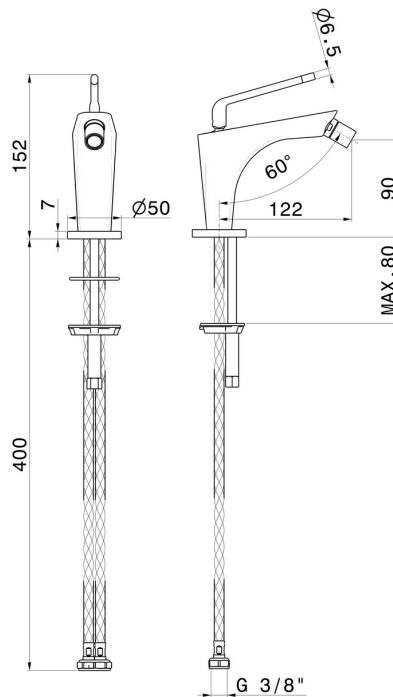

O'RAMA

68426.01.093

Single lever bidet mixer - finish Matt Black
Without pop-up waste set

FEATURES

- | | |
|-------------------|--------------------------|
| Material | Brass |
| Technology | Save Water |
| Installation | Freestanding |
| Control type | Single lever |
| Waste / Drain set | Without waste set |
| Water mixing | Mechanical |

TECHNICAL DRAWING

O'RAMA

68426.01.093

Single lever bidet mixer - finish Matt Black

AVAILABLE FINISHES

01.093

Matt Black

05.093