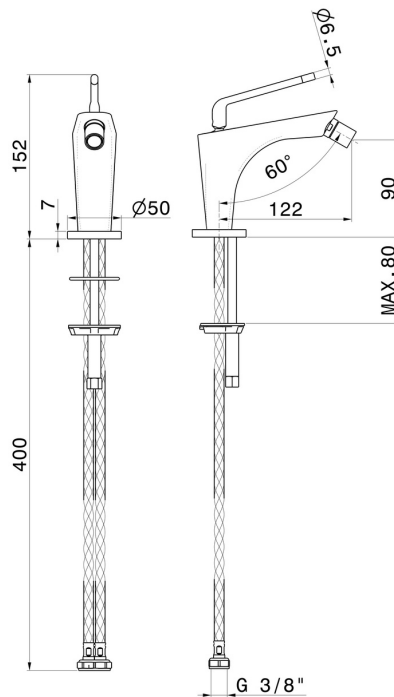

**O'RAMA**  
**68426.05.093**

Single lever bidet mixer - finish Chrome - Matt Black  
 Without pop-up waste set

**FEATURES**

- |                   |                          |
|-------------------|--------------------------|
| Material          | <b>Brass</b>             |
| Technology        | <b>Save Water</b>        |
| Installation      | <b>Freestanding</b>      |
| Control type      | <b>Single lever</b>      |
| Waste / Drain set | <b>Without waste set</b> |
| Water mixing      | <b>Mechanical</b>        |

**TECHNICAL DRAWING**

**O'RAMA**

**68426.05.093**

Single lever bidet mixer - finish Chrome - Matt Black

**AVAILABLE FINISHES**

---

**05.093**

Chrome - Matt Black