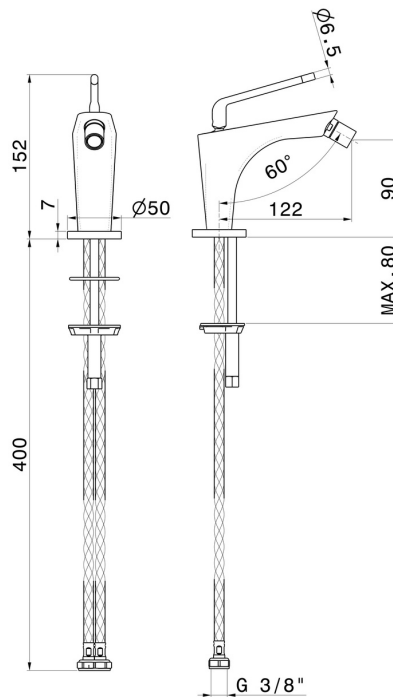

# O'RAMA

**68426.61.020**

Single lever bidet mixer - finish PVD Glossy Gold

Without pop-up waste set

PVD Glossy Gold

## FEATURES

- |                   |                          |
|-------------------|--------------------------|
| Material          | <b>Brass</b>             |
| Technology        | <b>Save Water</b>        |
| Installation      | <b>Freestanding</b>      |
| Control type      | <b>Single lever</b>      |
| Waste / Drain set | <b>Without waste set</b> |
| Water mixing      | <b>Mechanical</b>        |

## TECHNICAL DRAWING

**O'RAMA**

**68426.61.020**

Single lever bidet mixer - finish PVD Glossy Gold

**AVAILABLE FINISHES**

---

**61.020**

PVD Glossy Gold