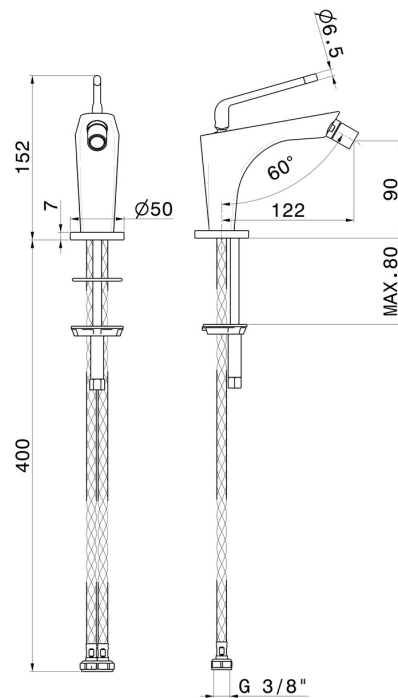

O'RAMA

68426.M2.070

Single lever bidet mixer - finish Titanium Satin - Matt black
Without pop-up waste set

FEATURES

- | | |
|-------------------|--------------------------|
| Material | Brass |
| Technology | Save Water |
| Installation | Freestanding |
| Control type | Single lever |
| Waste / Drain set | Without waste set |
| Water mixing | Mechanical |

TECHNICAL DRAWING

O'RAMA

68426.M2.070

Single lever bidet mixer - finish Titanium Satin - Matt black

AVAILABLE FINISHES

M2.070

Titanium Satin - Matt black

01.093