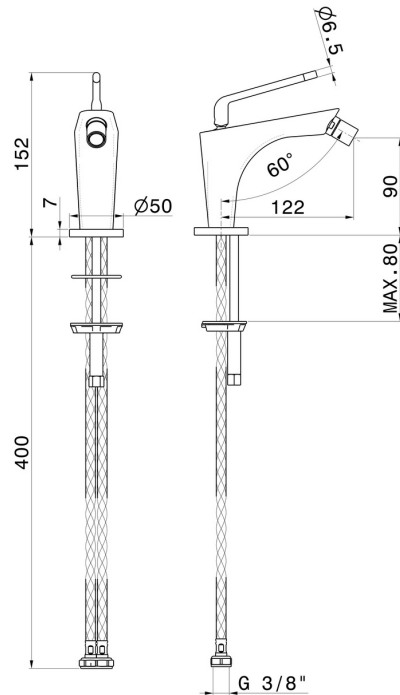

TECHNICAL DRAWING