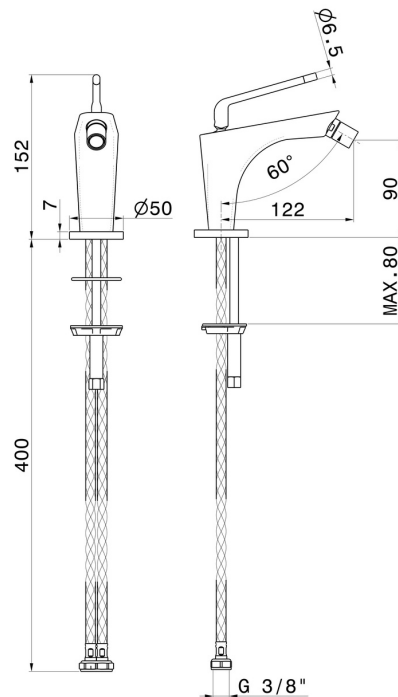

## 68426.M2.072

Single lever bidet mixer - finish Copper Satin - Matt black  
Without pop-up waste set

### FEATURES

- |                   |                          |
|-------------------|--------------------------|
| Material          | <b>Brass</b>             |
| Technology        | <b>Save Water</b>        |
| Installation      | <b>Freestanding</b>      |
| Control type      | <b>Single lever</b>      |
| Waste / Drain set | <b>Without waste set</b> |
| Water mixing      | <b>Mechanical</b>        |

### TECHNICAL DRAWING

**O'RAMA**

**68426.M2.072**

Single lever bidet mixer - finish Copper Satin - Matt black

**AVAILABLE FINISHES**

---

**M2.072**

Copper Satin - Matt black