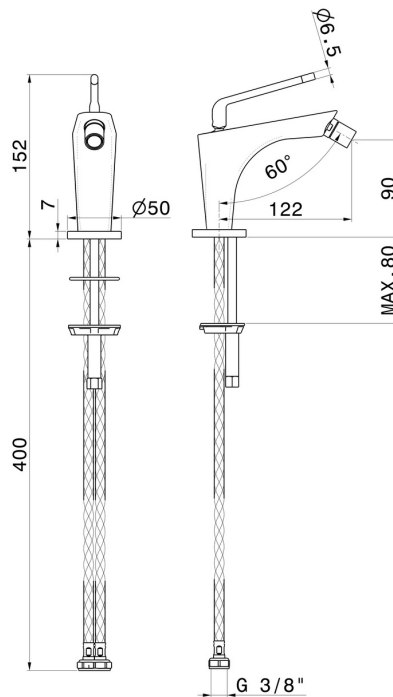

TECHNICAL DRAWING

AR Preview
try it in your home

More Details
on our [website](#)