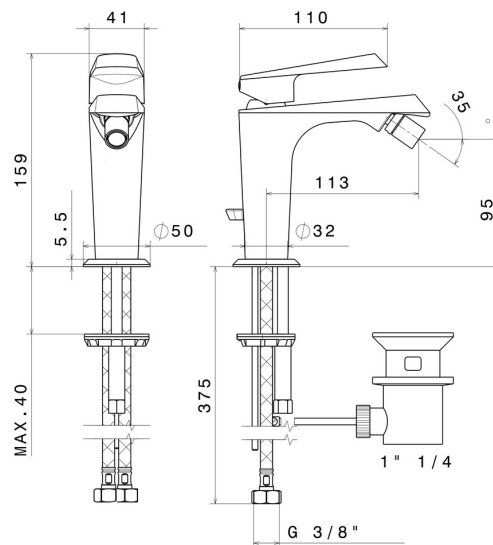

NIO

68925.01.093

Single lever bidet mixer - finish Matt Black

FEATURES

Material	Brass
Technology	Save Water
Installation	Freestanding
Hole type	Single hole
Control type	Single lever
Waste / Drain set	With waste set
Water mixing	Mechanical

TECHNICAL DRAWING

NIO

68925.01.093

Single lever bidet mixer - finish Matt Black

AVAILABLE FINISHES

01.093

Matt Black

21.018