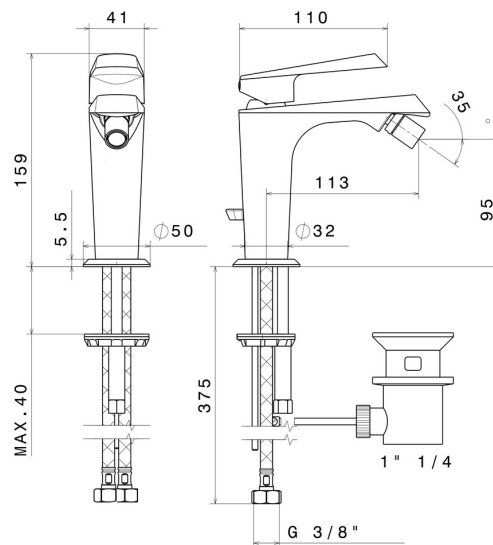

NIO

68925.21.018

Single lever bidet mixer - finish Chrome

FEATURES

- | | |
|-------------------|-----------------------|
| Material | Brass |
| Technology | Save Water |
| Installation | Freestanding |
| Hole type | Single hole |
| Control type | Single lever |
| Waste / Drain set | With waste set |
| Water mixing | Mechanical |

TECHNICAL DRAWING

NIO

68925.21.018

Single lever bidet mixer - finish Chrome

AVAILABLE FINISHES

21.018

Chrome

01.093