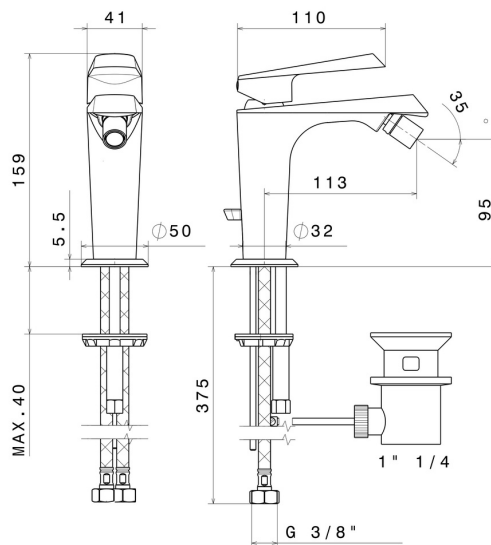

NIO

68925.59.066

Single lever bidet mixer - finish PVD Brushed steel

PVD Brushed steel

FEATURES

Material	Brass
Technology	Save Water
Installation	Freestanding
Hole type	Single hole
Control type	Single lever
Waste / Drain set	With waste set
Water mixing	Mechanical

TECHNICAL DRAWING

NIO

68925.59.066

Single lever bidet mixer - finish PVD Brushed steel

AVAILABLE FINISHES

59.066

PVD Brushed steel

01.093