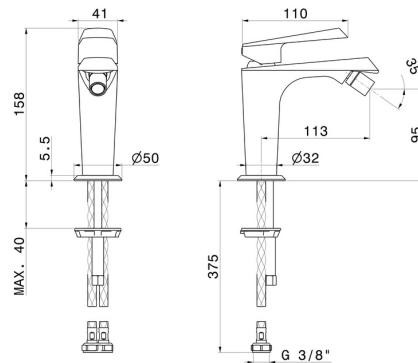

TECHNICAL DRAWING