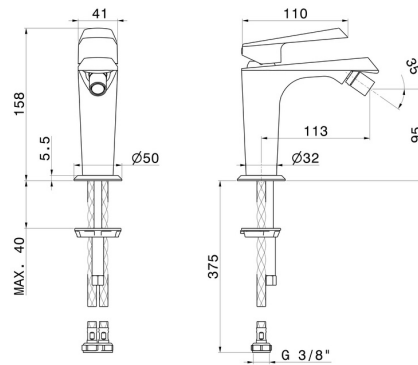

# NIO

**68927.21.018**

Single lever bidet mixer - finish Chrome

Without pop-up waste set

Chrome

## FEATURES

- |                   |                          |
|-------------------|--------------------------|
| Material          | <b>Brass</b>             |
| Technology        | <b>Save Water</b>        |
| Installation      | <b>Freestanding</b>      |
| Hole type         | <b>Single hole</b>       |
| Control type      | <b>Single lever</b>      |
| Waste / Drain set | <b>Without waste set</b> |
| Water mixing      | <b>Mechanical</b>        |

## TECHNICAL DRAWING

**NIO**

**68927.21.018**

Single lever bidet mixer - finish Chrome

**AVAILABLE FINISHES**

---

**21.018**

Chrome