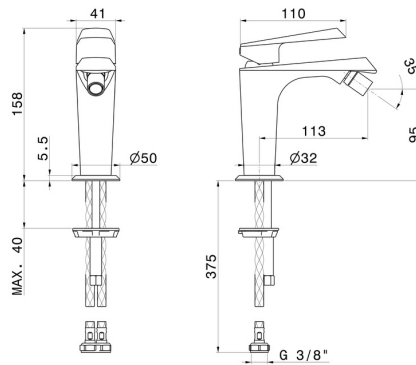

NIO

68927.59.066

Single lever bidet mixer - finish PVD Brushed steel

Without pop-up waste set

PVD Brushed steel

FEATURES

- | | |
|-------------------|--------------------------|
| Material | Brass |
| Technology | Save Water |
| Installation | Freestanding |
| Hole type | Single hole |
| Control type | Single lever |
| Waste / Drain set | Without waste set |
| Water mixing | Mechanical |

TECHNICAL DRAWING

NIO

68927.59.066

Single lever bidet mixer - finish PVD Brushed steel

AVAILABLE FINISHES

59.066

PVD Brushed steel

01.093