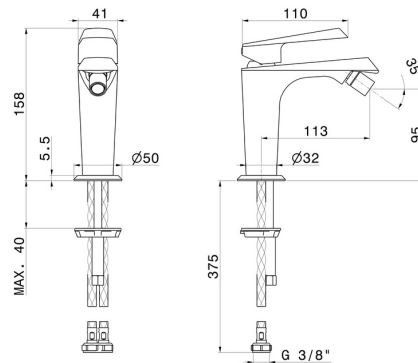

NIO

68927.59.097

Single lever bidet mixer - finish PVD Brushed Gold

Without pop-up waste set

PVD Brushed Gold

FEATURES

- | | |
|-------------------|--------------------------|
| Material | Brass |
| Technology | Save Water |
| Installation | Freestanding |
| Hole type | Single hole |
| Control type | Single lever |
| Waste / Drain set | Without waste set |
| Water mixing | Mechanical |

TECHNICAL DRAWING

NIO

68927.59.097

Single lever bidet mixer - finish PVD Brushed Gold

AVAILABLE FINISHES

59.097

PVD Brushed Gold

01.093