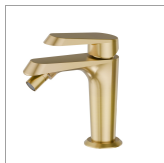

NIO

68927.59.097

Single lever bidet mixer - finish PVD Brushed Gold

Without pop-up waste set

PVD Brushed Gold

FEATURES

- | | |
|-------------------|--------------------------|
| Material | Brass |
| Technology | Save Water |
| Installation | Freestanding |
| Hole type | Single hole |
| Control type | Single lever |
| Waste / Drain set | Without waste set |
| Water mixing | Mechanical |

TECHNICAL DRAWING

NIO

68927.59.097

Single lever bidet mixer - finish PVD Brushed Gold

AVAILABLE FINISHES

59.097

PVD Brushed Gold

01.093

finish Matt Black

21.018

finish Chrome

59.066

finish PVD Brushed steel