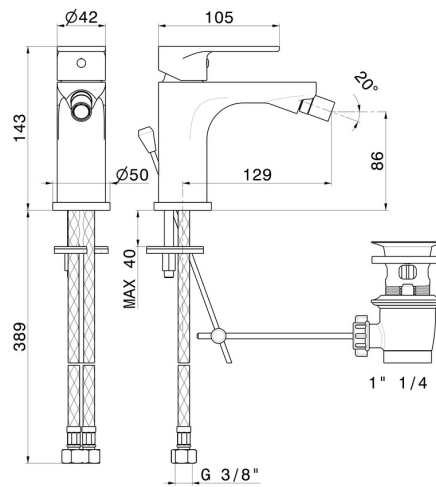

EXTRO

69325.01.093

Single lever bidet mixer - finish Matt Black

FEATURES

- | | |
|-------------------|-----------------------|
| Material | Brass |
| Technology | Save Water |
| Installation | Freestanding |
| Hole type | Single hole |
| Control type | Single lever |
| Waste / Drain set | With waste set |
| Water mixing | Mechanical |

TECHNICAL DRAWING

EXTRO

69325.01.093

Single lever bidet mixer - finish Matt Black

AVAILABLE FINISHES

01.093

Matt Black

21.018