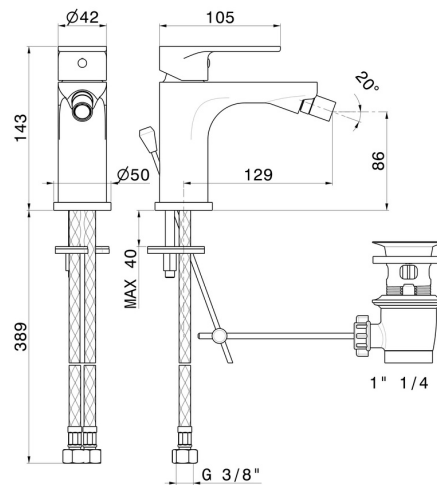

EXTRO

69325.21.018

Single lever bidet mixer - finish Chrome

Chrome

FEATURES

- | | |
|-------------------|-----------------------|
| Material | Brass |
| Technology | Save Water |
| Installation | Freestanding |
| Hole type | Single hole |
| Control type | Single lever |
| Waste / Drain set | With waste set |
| Water mixing | Mechanical |

TECHNICAL DRAWING

AR Preview
try it in your home

More Details
on our [website](#)

EXTRO

69325.21.018

Single lever bidet mixer - finish Chrome

AVAILABLE FINISHES

21.018