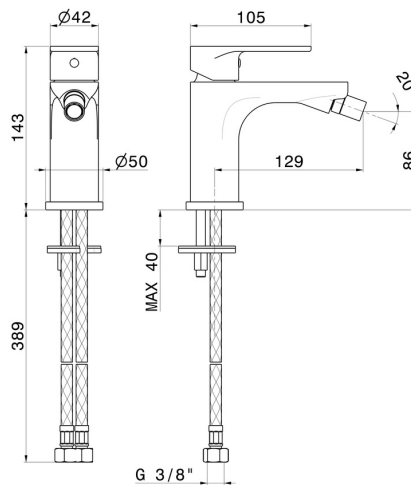

EXTRO

69326.01.093

Single lever bidet mixer - finish Matt Black

Without pop-up waste set

FEATURES

- | | |
|-------------------|--------------------------|
| Material | Brass |
| Technology | Save Water |
| Installation | Freestanding |
| Hole type | Single hole |
| Control type | Single lever |
| Waste / Drain set | Without waste set |
| Water mixing | Mechanical |

TECHNICAL DRAWING

AR Preview
try it in your home

More Details
on our [website](#)

EXTRO

69326.01.093

Single lever bidet mixer - finish Matt Black

AVAILABLE FINISHES

01.093