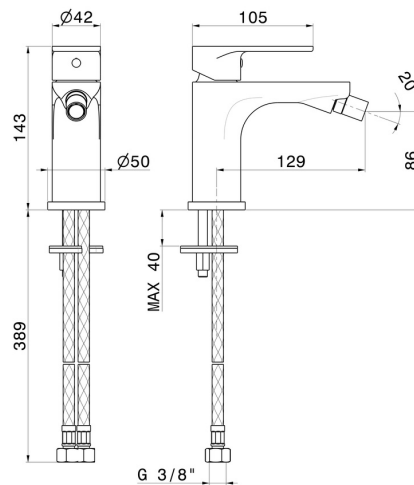

EXTRO

69326.21.018

Single lever bidet mixer - finish Chrome

Without pop-up waste set

Chrome

FEATURES

- | | |
|-------------------|--------------------------|
| Material | Brass |
| Technology | Save Water |
| Installation | Freestanding |
| Hole type | Single hole |
| Control type | Single lever |
| Waste / Drain set | Without waste set |
| Water mixing | Mechanical |

TECHNICAL DRAWING

 **AR Preview**
try it in your home

More Details
on our [website](#)

EXTRO

69326.21.018

Single lever bidet mixer - finish Chrome

AVAILABLE FINISHES

21.018