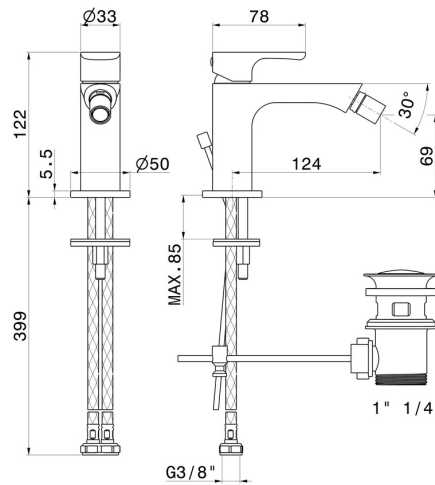

# LINFA II

**69425.01.014**

Single lever bidet mixer - finish Matt White

## FEATURES

Material	<b>Brass</b>
Technology	<b>Save Water</b>
Installation	<b>Freestanding</b>
Hole type	<b>Single hole</b>
Control type	<b>Single lever</b>
Waste / Drain set	<b>With waste set</b>
Water mixing	<b>Mechanical</b>

## TECHNICAL DRAWING

**LINFA II**

**69425.01.014**

Single lever bidet mixer - finish Matt White

**AVAILABLE FINISHES**

---

**01.014**

Matt White