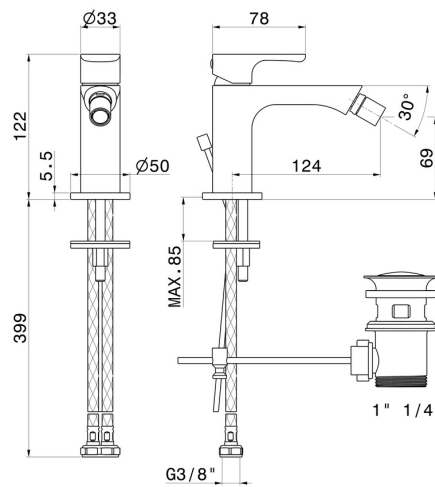

# LINFA II

**69425.01.093**

Single lever bidet mixer - finish Matt Black

## FEATURES

Material	<b>Brass</b>
Technology	<b>Save Water</b>
Installation	<b>Freestanding</b>
Hole type	<b>Single hole</b>
Control type	<b>Single lever</b>
Waste / Drain set	<b>With waste set</b>
Water mixing	<b>Mechanical</b>

## TECHNICAL DRAWING

**LINFA II**

**69425.01.093**

Single lever bidet mixer - finish Matt Black

**AVAILABLE FINISHES**

---

**01.093**

Matt Black