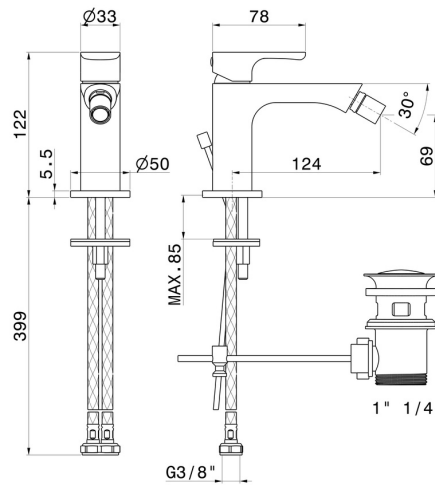

LINFA II

69425.21.018

Single lever bidet mixer - finish Chrome

Chrome

FEATURES

Material	Brass
Technology	Save Water
Installation	Freestanding
Hole type	Single hole
Control type	Single lever
Waste / Drain set	With waste set
Water mixing	Mechanical

TECHNICAL DRAWING

LINFA II

69425.21.018

Single lever bidet mixer - finish Chrome

AVAILABLE FINISHES

21.018

Chrome

01.014