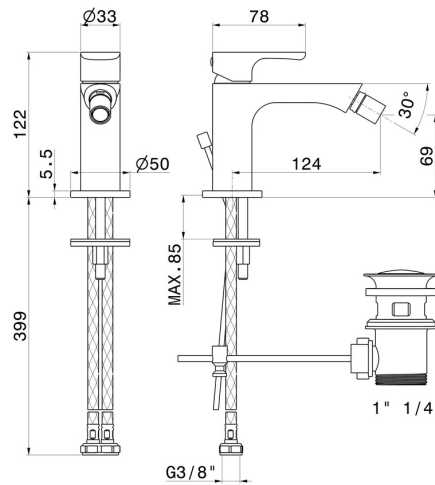

LINFA II

69425.M0.071

Single lever bidet mixer - finish Gold Satin

FEATURES

Material	Brass
Technology	Save Water
Installation	Freestanding
Hole type	Single hole
Control type	Single lever
Waste / Drain set	With waste set
Water mixing	Mechanical

TECHNICAL DRAWING

LINFA II

69425.M0.071

Single lever bidet mixer - finish Gold Satin

AVAILABLE FINISHES

M0.071

Gold Satin

01.014