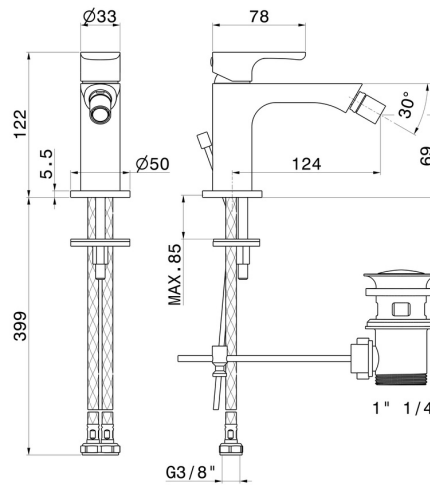

# LINFA II

**69425.M0.072**

Single lever bidet mixer - finish Copper Satin

Copper Satin

## FEATURES

Material	<b>Brass</b>
Technology	<b>Save Water</b>
Installation	<b>Freestanding</b>
Hole type	<b>Single hole</b>
Control type	<b>Single lever</b>
Waste / Drain set	<b>With waste set</b>
Water mixing	<b>Mechanical</b>

## TECHNICAL DRAWING

**LINFA II**

**69425.M0.072**

Single lever bidet mixer - finish Copper Satin

**AVAILABLE FINISHES**

---

 **M0.072**  
Copper Satin

 **01.014**  
finish Matt White