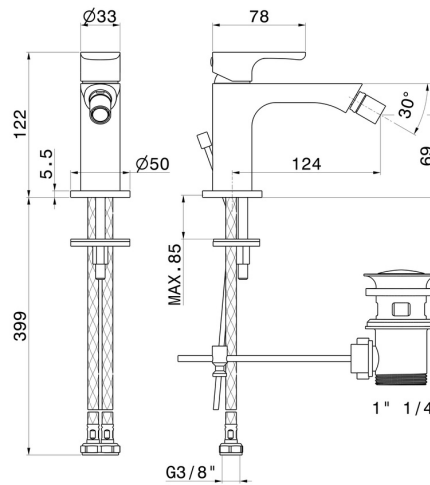

LINFA II

69425.M0.075

Single lever bidet mixer - finish Copper Glossy

FEATURES

- | | |
|-------------------|-----------------------|
| Material | Brass |
| Technology | Save Water |
| Installation | Freestanding |
| Hole type | Single hole |
| Control type | Single lever |
| Waste / Drain set | With waste set |
| Water mixing | Mechanical |

TECHNICAL DRAWING

 **AR Preview**
try it in your home

More Details
on our [website](#)

LINFA II

69425.M0.075

Single lever bidet mixer - finish Copper Glossy

AVAILABLE FINISHES

M0.075