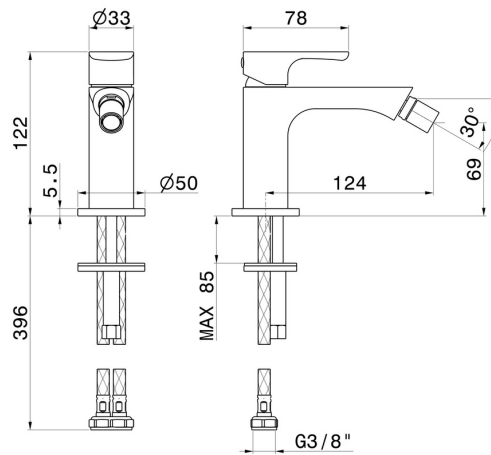

LINFA II

69427.01.014

Single lever bidet mixer - finish Matt White

Without pop-up waste set

FEATURES

- | | |
|-------------------|--------------------------|
| Material | Brass |
| Technology | Save Water |
| Installation | Freestanding |
| Hole type | Single hole |
| Control type | Single lever |
| Waste / Drain set | Without waste set |
| Water mixing | Mechanical |

TECHNICAL DRAWING

LINFA II

69427.01.014

Single lever bidet mixer - finish Matt White

AVAILABLE FINISHES

01.014

Matt White

01.093