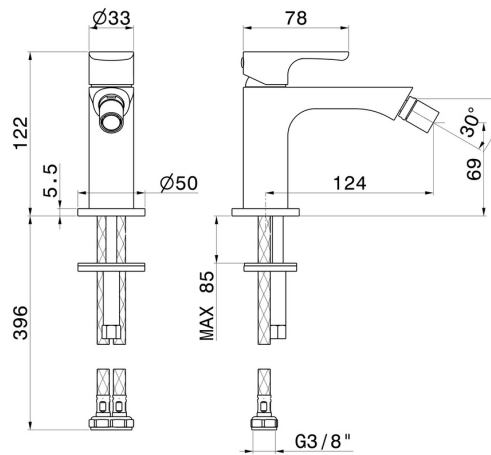

# LINFA II

**69427.01.093**

Single lever bidet mixer - finish Matt Black

Without pop-up waste set

## FEATURES

- |                   |                          |
|-------------------|--------------------------|
| Material          | <b>Brass</b>             |
| Technology        | <b>Save Water</b>        |
| Installation      | <b>Freestanding</b>      |
| Hole type         | <b>Single hole</b>       |
| Control type      | <b>Single lever</b>      |
| Waste / Drain set | <b>Without waste set</b> |
| Water mixing      | <b>Mechanical</b>        |

## TECHNICAL DRAWING

**LINFA II**

**69427.01.093**

Single lever bidet mixer - finish Matt Black

**AVAILABLE FINISHES**

---

**01.093**

Matt Black