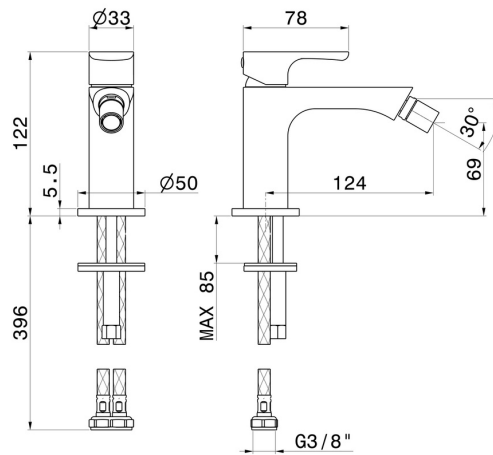

LINFA II

69427.21.018

Single lever bidet mixer - finish Chrome

Without pop-up waste set

FEATURES

- | | |
|-------------------|--------------------------|
| Material | Brass |
| Technology | Save Water |
| Installation | Freestanding |
| Hole type | Single hole |
| Control type | Single lever |
| Waste / Drain set | Without waste set |
| Water mixing | Mechanical |

TECHNICAL DRAWING

LINFA II

69427.21.018

Single lever bidet mixer - finish Chrome

AVAILABLE FINISHES

21.018

Chrome

01.014